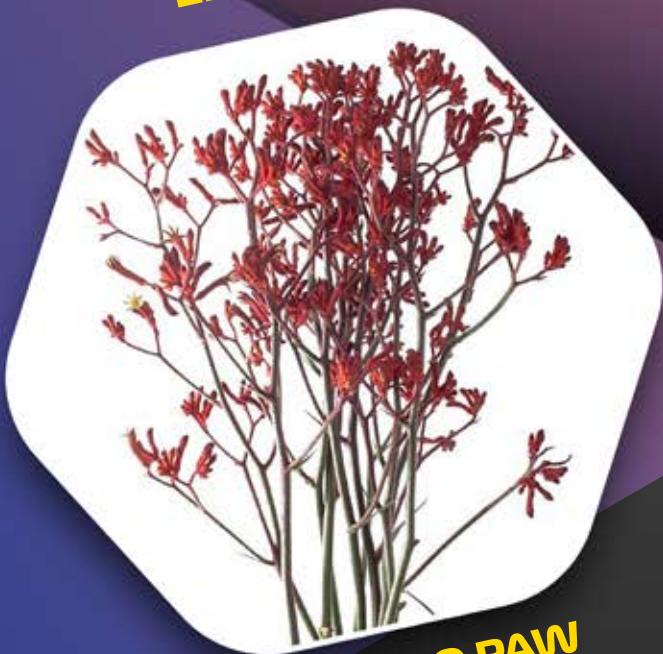

# SCOG FLOWERS

CATALOGUE  
PAGE 1

ERYNGIUM ANITA

ERYNGIUM PLANUM

KANGAROO PAW

HONEY BRACELET

GET IN TOUCH

+254 711 689 772